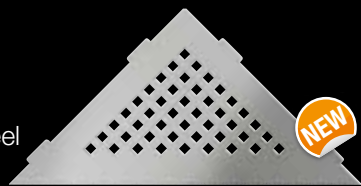

SQUARE

brushed stainless steel
SE S1 D3 EB