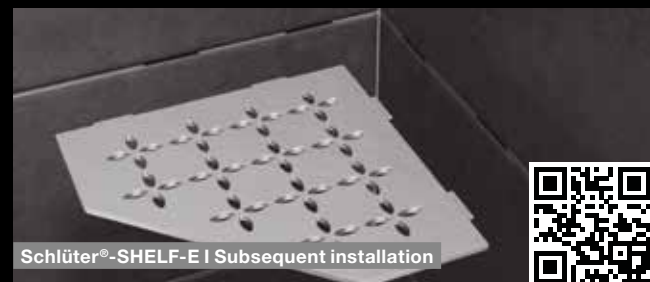

Schlüter®-SHELF-E