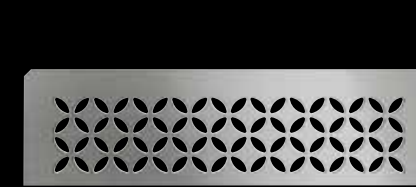

FLORAL

brushed
stainless steel
SN S1 D5 EB