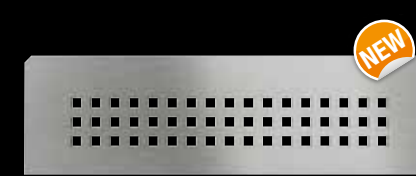

SQUARE

brushed
stainless steel
SN S1 D3 EB