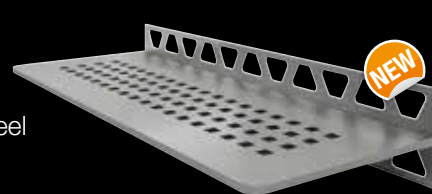

SQUARE

brushed stainless steel
SW S1 D3 EB