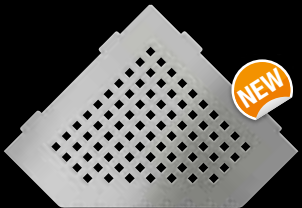

SQUARE

brushed stainless steel
SE S2 D3 EB