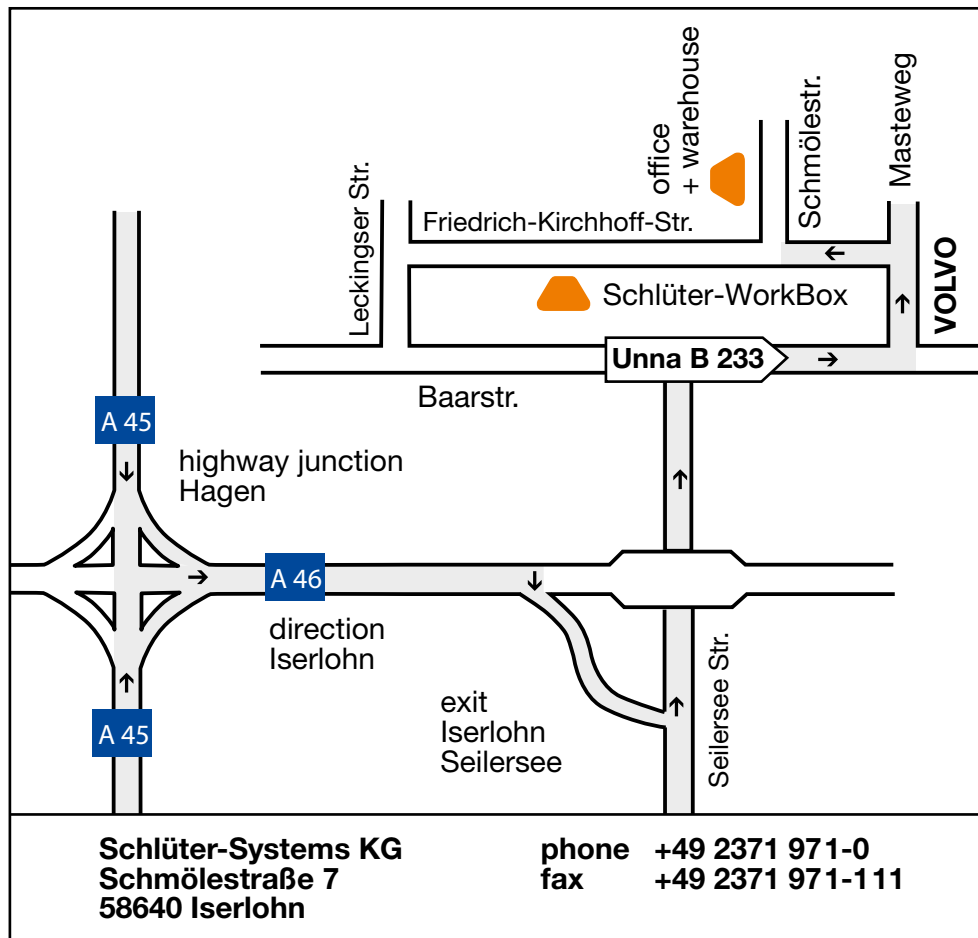

How to find us

If you're travelling via highway A45, please turn onto highway A46 at the motorway junction Hagen. Please exit at „Iserlohn-Seilersee“.

Turn left (towards Unna) and follow the road until it ends. Now turn right onto B 233. After about 500 meters turn left onto Masteweg (Volvo car dealer is on your left). Turn left again and you will see the parking deck on your right. To find more parking lots, please follow Friedrich-Kirchhoff-Straße until you reach the gateway. An overview of all parking lots is available on our website.

If you travel via Iserlohn city centre, please follow B 233 towards Unna. After about 5 kilometers you will see the Volvo car dealer on the left side of the road.

Have a safe trip!